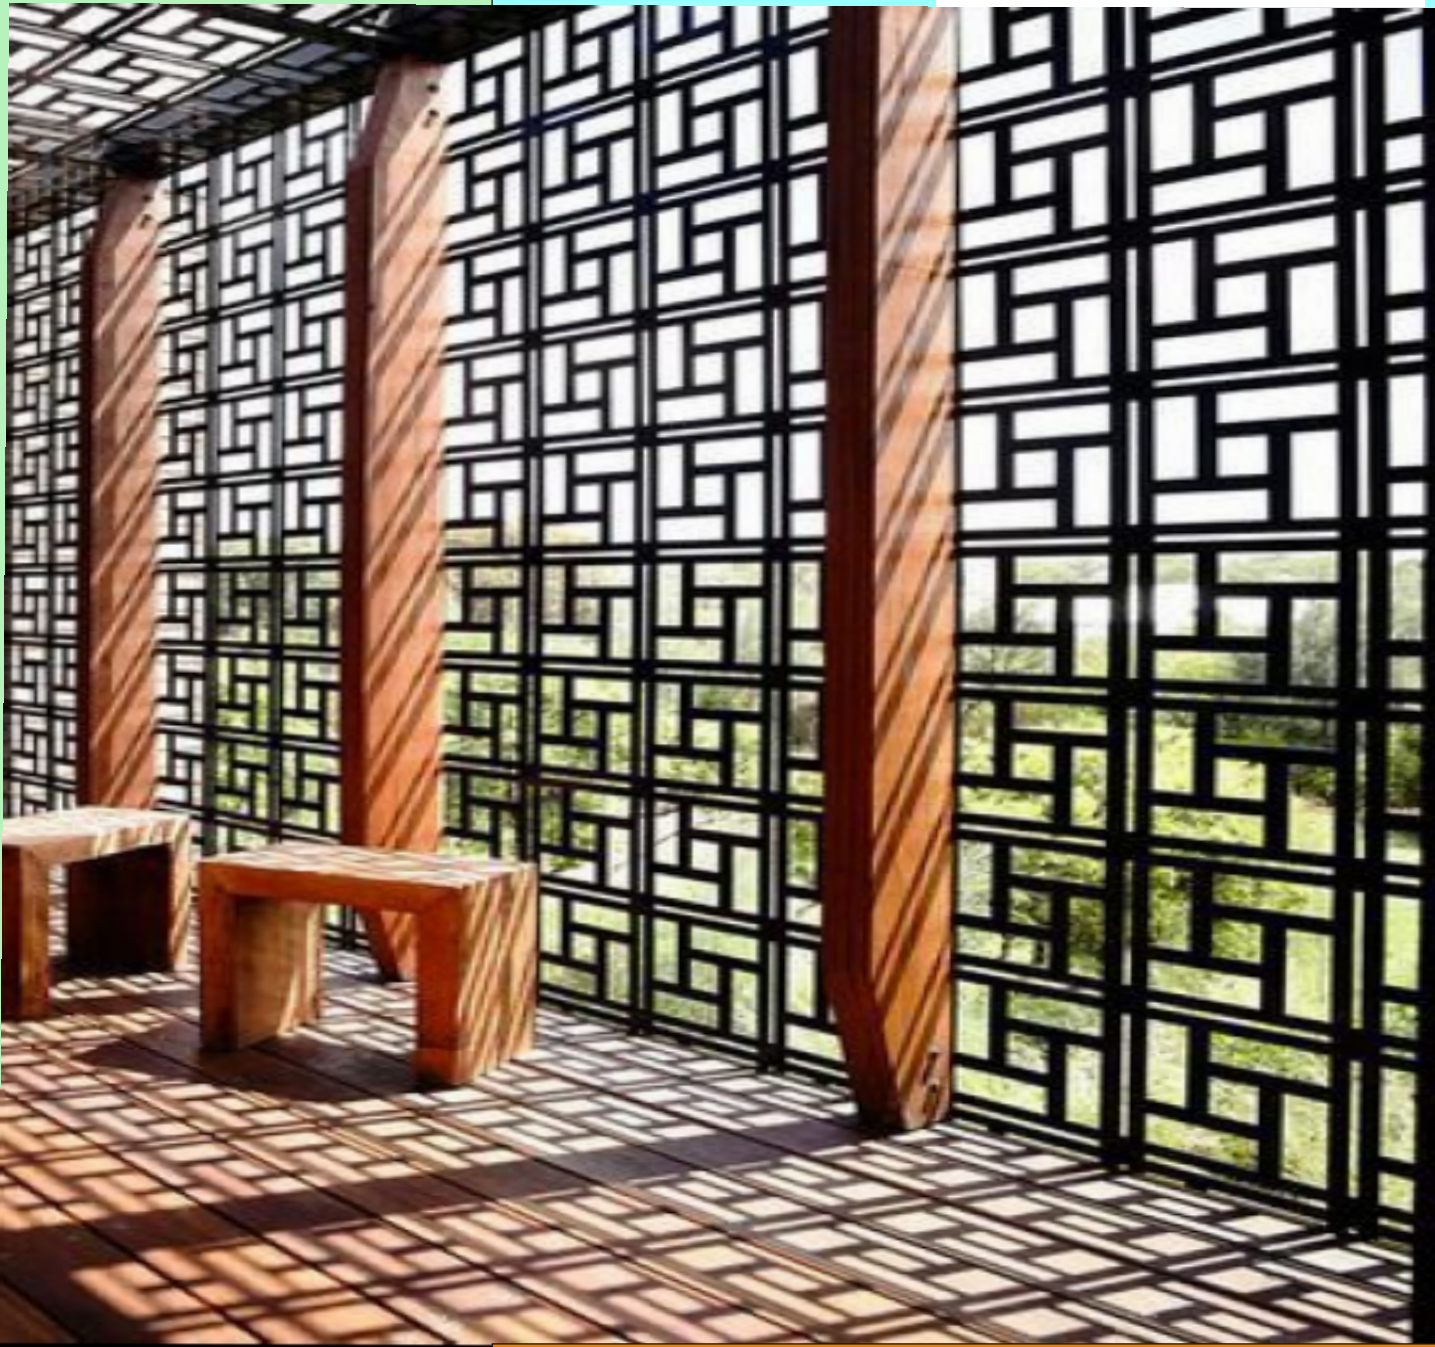

REGAL

METAL CUT DESIGNS

TO VISIT OUR WEBSITE
FOR MORE DETAILS

**MAKE YOUR HOME AS A
LAND MARK WITH OUR DESIGNS**

**CUSTOMIZED DESIGNS WITH YOUR
REQUIRED SIZE**

**EASY INSTALLATION WITH LESS
CIVIL WORK**